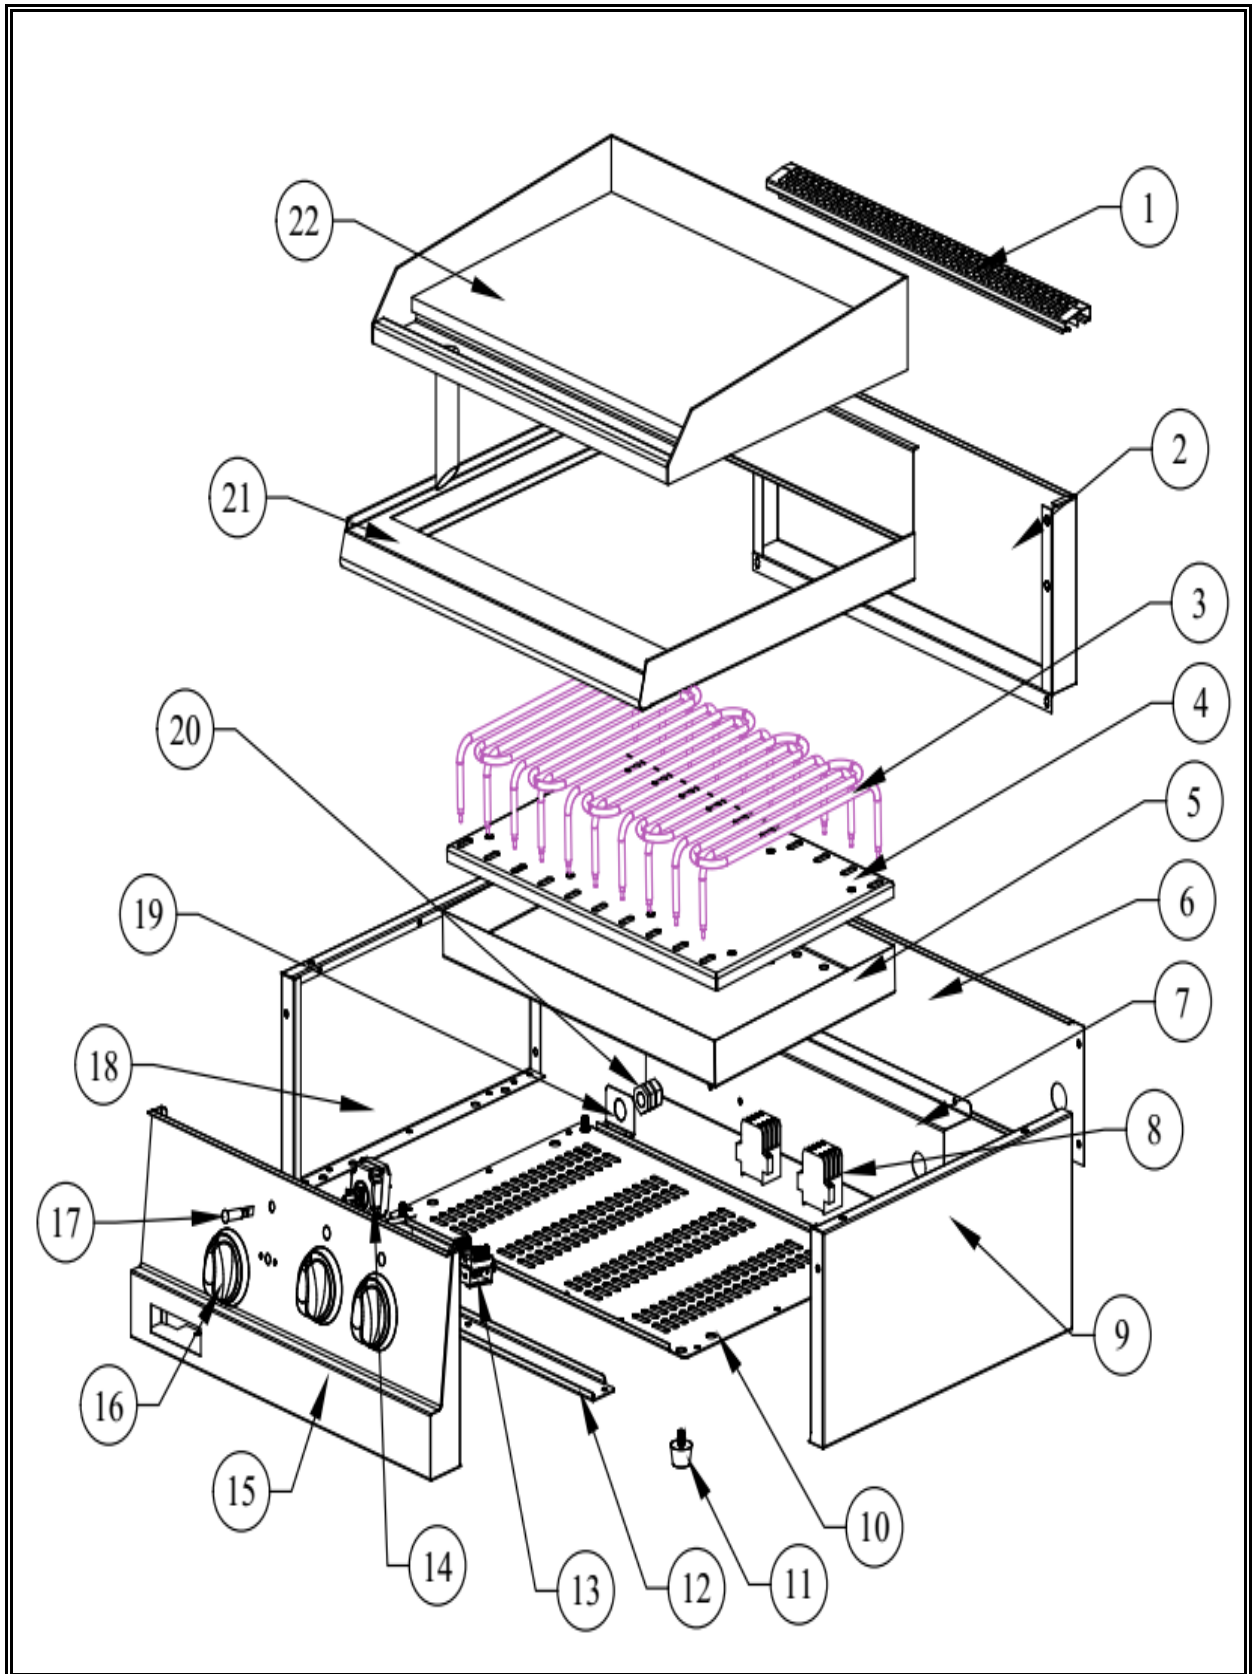

**7178.0045**

Onderdelen informatie  
Erzatzteil information  
Spare part information  
Information de pièces

POS:	Art.No.:	Omschrijving:	Aantal:
1		Chimney	1
2		Upper Back Panel	1
3	9289.0115	Heaters	6
4		Bottom Panel Isolation	1
5		Top Panel Isolation	1
6		Back Pannel	1
7		Fixing Part	1
8	9289.0125	Contactator	1
9		Side Panel Right	1
10		Bottom Table	1
11	9289.0030	Adjustable Legs	4
12		Front Support	1
13	9289.0130	Main Switch	1
14	9289.0120	Thermostat	1
15		Front Panel	1
16	9289.0650	Knob	2
17	9289.0050	Light Indicator	2
18		Side Panel Left	1
19		Cable Fixing Part	1
20	9289.0055	Cable Gland	1
21		Worktop	1
22		Plate	1