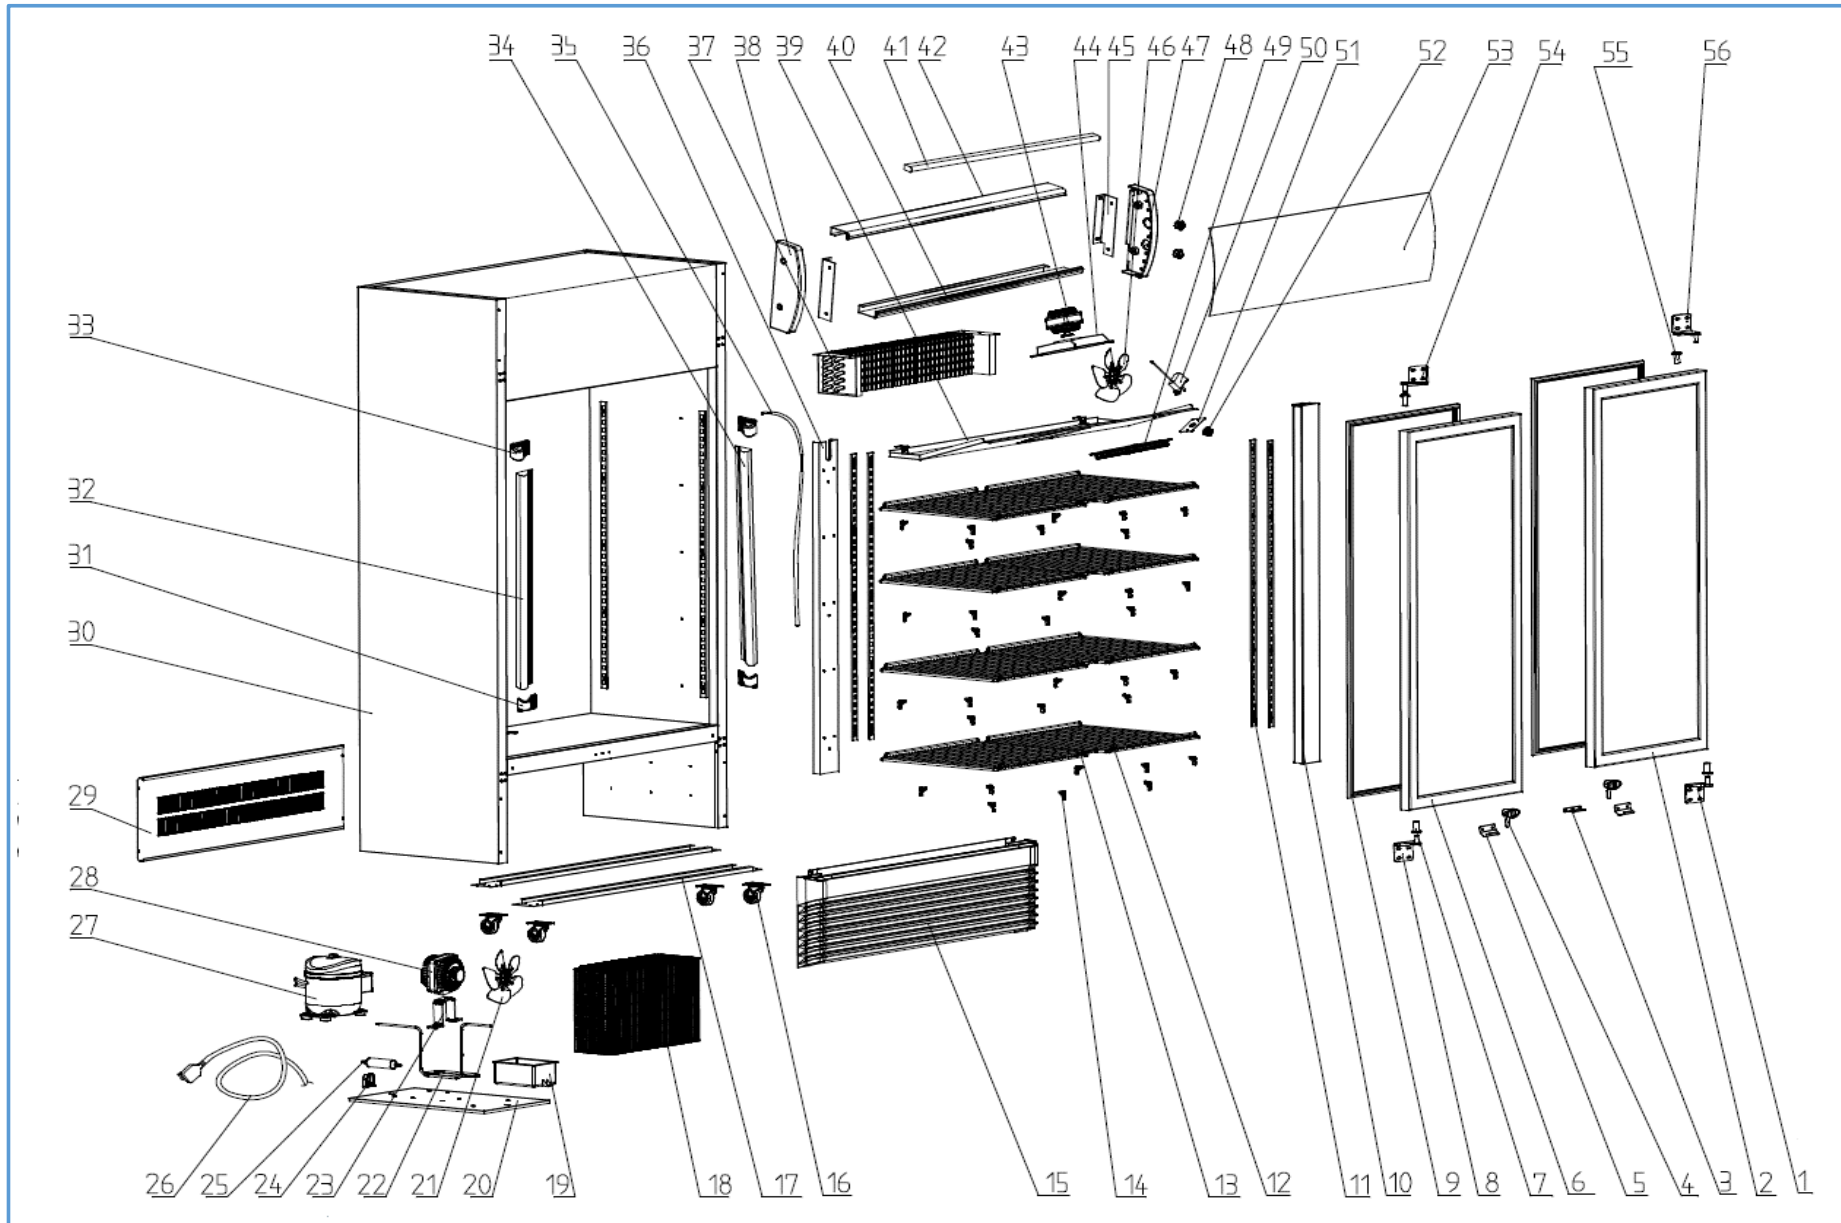

7455.1392

Onderdelen informatie

Erzatzteil information

Spare part information

Information de pièces

Onderdelenlijst 7455.1392

POS:	Art.No.:	Omschrijving:	Aantal:
1		Right down hinge	1
2	9338.1639	Right glass door	1
3		Door support	1
4		Door lock	2
5		Lock support	2
6	9338.1634	Left glass door	1
7		Door sleeve	2
8		Left down hinge	1
9	9338.1591	Door seal	2
10		Center sill	1
11		K strip	8
12		Right shelf	4
13		Left shelf	4
14		K clip	32
15		Front panel	1
16	9338.1596	Wheel	4
17		Wheel support	2
18		Condenser	1
19		Water tray	1
20		Compressor install panel	1
21		Condensing fan blade	1
22		Second condenser	1
23		Fan support	1
24		Dry filter clip	1
25		Dry filter	1
26		Power cord	1
27	9338.1595	Compressor	1
28	9390.0028	Condensing fan	1
29		Back cover	1
30		Cabinet	1
31		LED cover	2
32	9338.1688	Left LED light	1
33		LED cover	2
34	9338.1686	Right LED light	1
35		Water drain	1
36		Connecting box	1
37	9338.1982	Evaporator	1
38		Canopy cover(Left)	1
39		Fan installation panel	1
40		Canopy down support	1
41		Canopy light	1
42		Canopy top support	1
43		Evaporating fan	1
44		Flange	1
45		Canopy installation support	2
46		Fan blade	1
47		Canopy right cover	1

Onderdelenlijst 7455.1392

POS:	Art.No.:	Omschrijving:	Aantal:
48		Light switch	2
49		Fan cover	1
50		Thermostat	1
51		Thermostat label	1
52		Knob	1
53		Canopy	1
54		Left top hinge	1
55		Door sleeve	2
56		Right top hinge	1