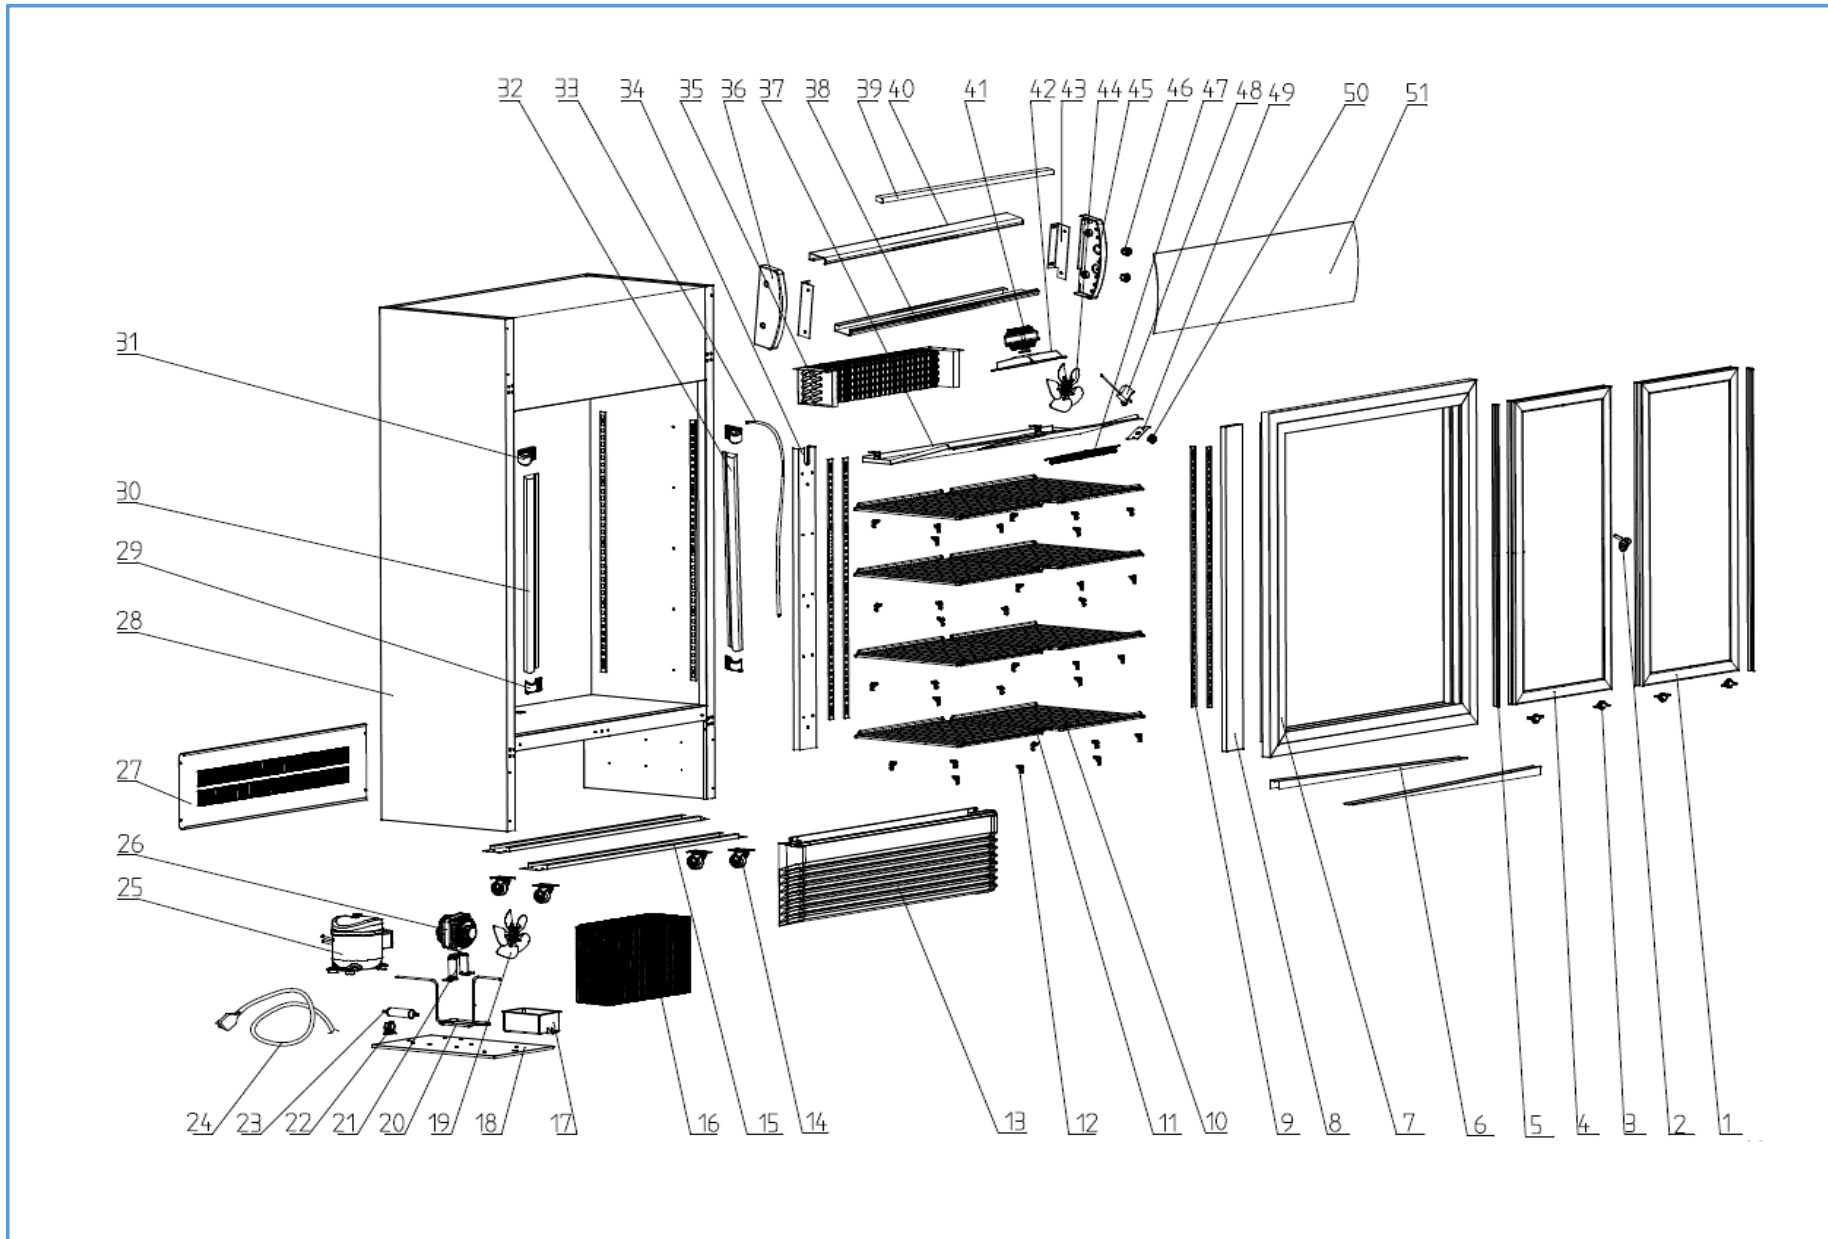

7455.1396

Onderdelen informatie

Erzatzteil information

Spare part information

Information de pièces

Onderdelenlijst 7455.1396

POS:	Art.No.:	Omschrijving:	Aantal:
1	9338.1542	Right glass door	1
2		Door Lock	1
3		Door wheel	1
4	9338.1544	Left glass door	2
5	9338.1534	Door seal	2
6		Guide rail	1
7		Outer door frame	2
8		Center sill	1
9	7455.1388	K strip	8
10		Right shelf	4
11		Left shelf	4
12		K clip	32
13	9338.1593	Front panel	1
14	9338.1596	Wheel	2
14	9338.1592	Wheel	2
15		Wheel panel	2
16		Condenser	1
17		Water tray	1
18		Compressor installation panel	1
19	9181.0191	Condensing fan blade	1
20		Second condenser	1
21		Fan support	1
22		Dry filter clip	1
23		Dry filter	1
24		Power cord	1
25	9338.1595	Compressor	1
26	9390.0128	Condensing fan	1
27		Back cover	1
28		Cabinet	1
29	9338.1598	Light cover	2
30	9338.1688	Left LED light	1
31		Light cover	2
32	9338.1686	Right LED light	1
33		Water drain	1
34		Connecting box	1
35	9338.1982	Evaporator	1
36		Left canopy cover	1
37		Fan installation panel	1
38		Canopy down support	1
39		Canopy light	1
40		Canopy top support	1
41		Evaporating fan	1
42		Flange	1
43		Canopy installation support	2
44		Fan blade	1
45		Canopy right cover	1
46		Light switch	2

Onderdelenlijst 7455.1396

POS:	Art.No.:	Omschrijving:	Aantal:
47		Fan cover	1
48		Thermostat	1
49		Thermostat label	1
50		Knob	1
51	7455.2315	Canopy	1
A	9338.1552	LED DRIVER	2