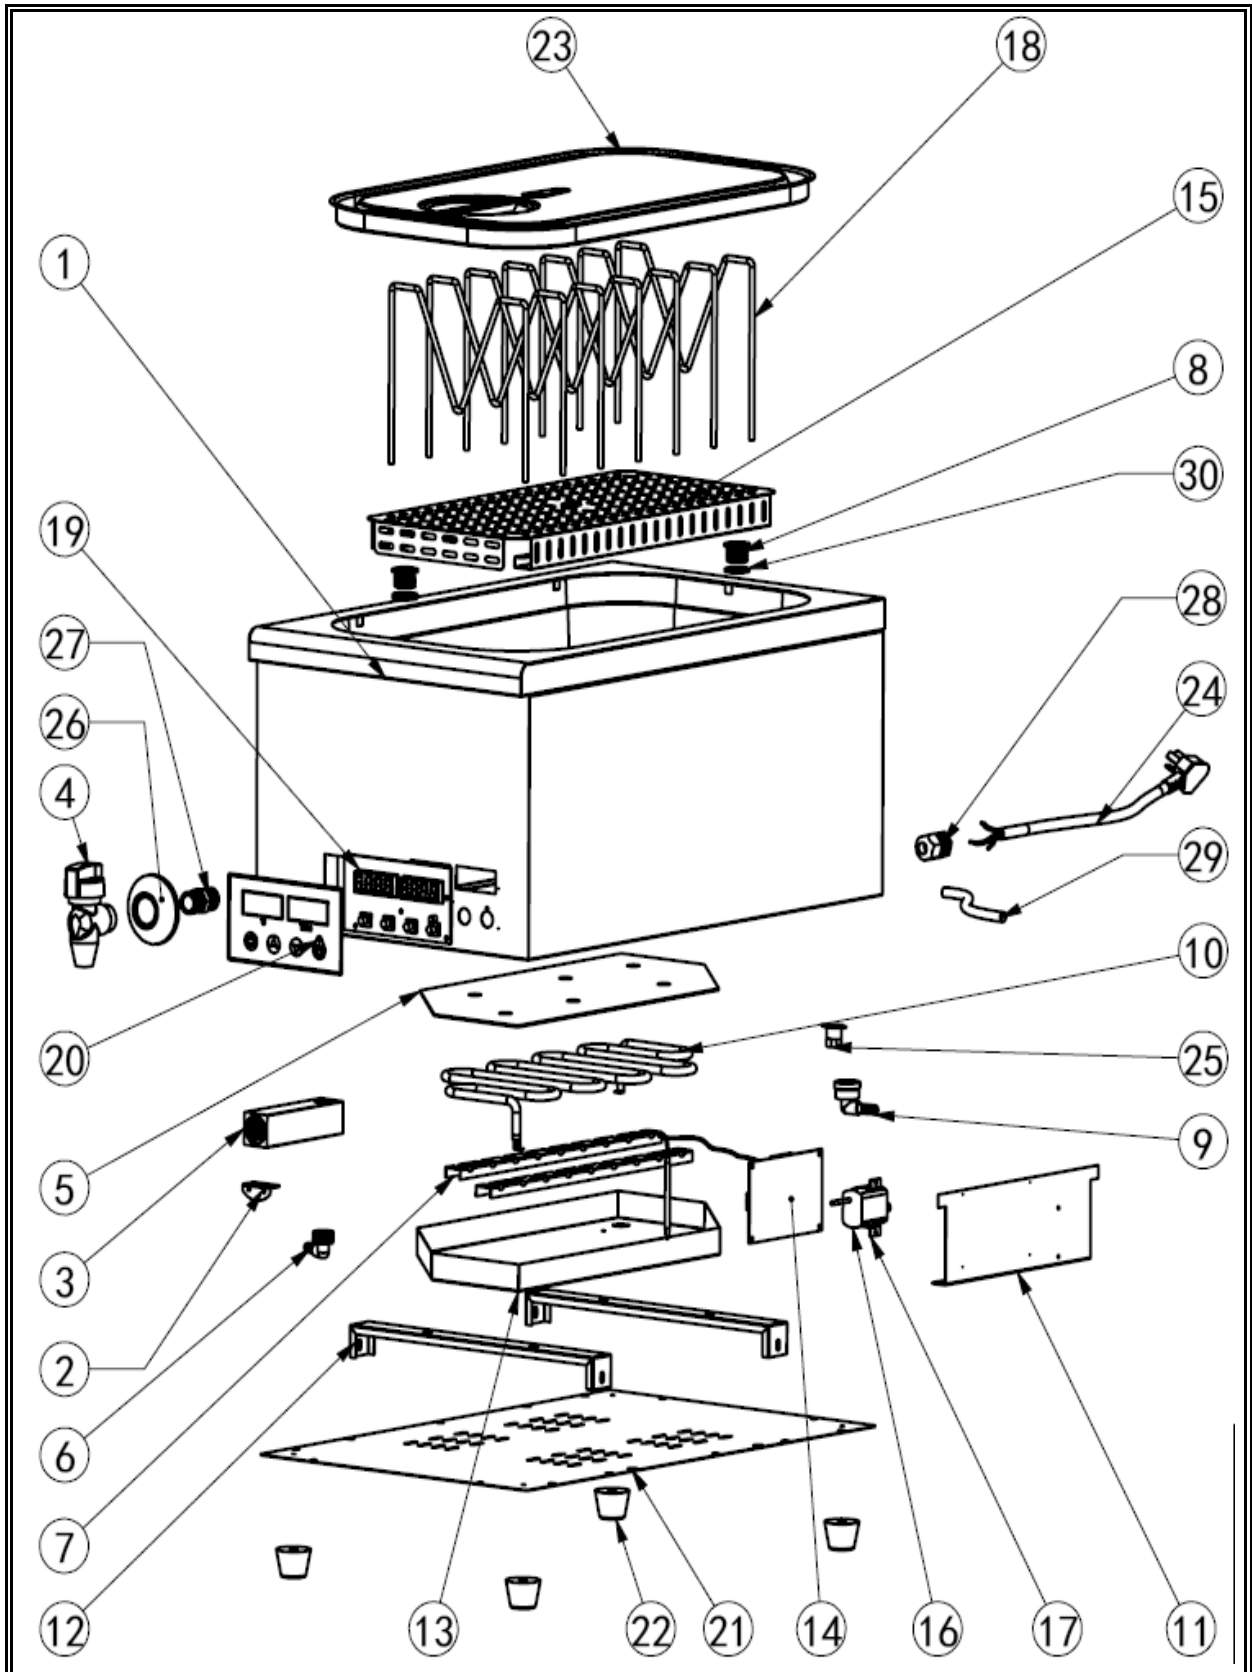

**7518.0110**

Onderdelen informatie  
Erzatzteil information  
Spare part information  
Information de pièces

POS:	Art.No.:	Omschrijving:	Aantal:
1		Tank	1
2		Runner support	1
3		Runner	1
4	9331.1180	Drain valve	1
5		Aluminum plate	1
6		1/2 Male pagoda-shape connector	1
7		Heating element located block	2
8		Filter	2
9		1/2 Female pagoda-shape connector	1
10	9331.1182	Heating element	1
11		Power board support	1
12		Heating element cover located block	2
13		Heating element cover	1
14		Power board	1
15		1/1 liner plate	1
16	9331.1184	Pump	1
17		Pump support	1
18	9331.1185	Separating shelf	6
19	9331.1186	Control box	1
20	9331.1187	PVC of control panel	1
21		Bottom plate	1
22	9331.1181	Rubber feet	4
23	9331.1189	1/1 Lid	1
24		Power cable	1
25	9331.1188	Cut out	1
26		Decorative cover	1
27		1/2 Male connector	1
28		Cable head	1
29		Silicone pipe	1
30		Rubber ring	3