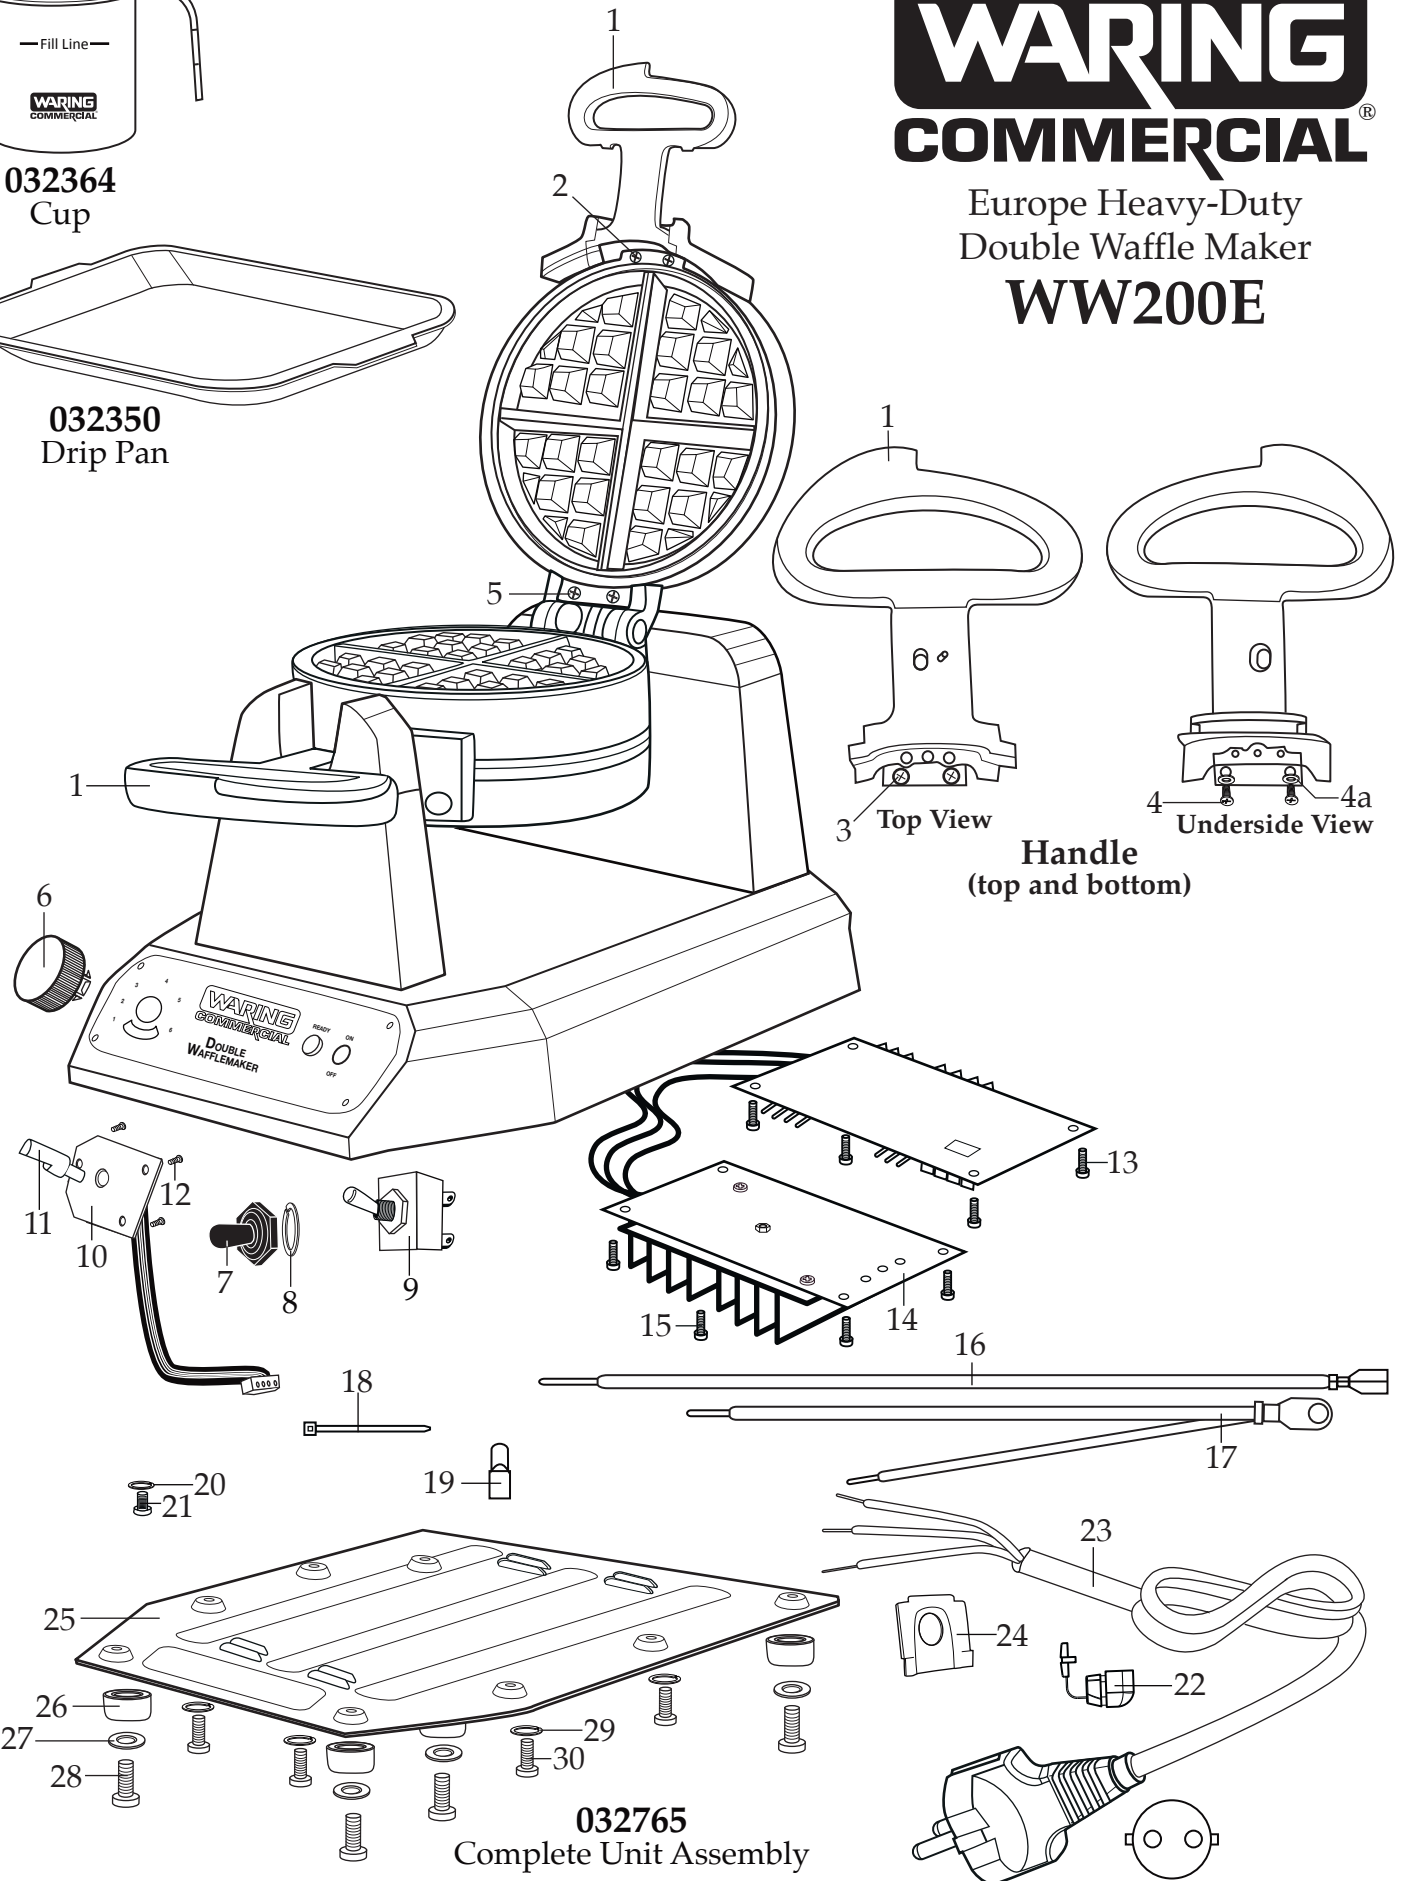

WARING COMMERCIAL®

Europe Heavy-Duty Double Waffle Maker WW200E

032364
Cup

032350
Drip Pan

032765
Complete Unit Assembly

Illustration#	Part#	Description
1	037968	Handle (top and bottom)
2	037970	Screw (2 required on both the top & bottom waffle plate)
3	032359	Screw (2 required on both the top & bottom handle half)
4	032359	Screw (2 required on both the top & bottom handle half)
4A	037969	Washer (2 required on only the top handle half)
5	037537	Screw (2 required on both the top & bottom waffle plate)
6	032745	Browning Control Knob with Insert
7	012703	Switch Boot
8	032356	Washer
9	032747	ON-OFF Toggle Switch
10	032358	Darkness Control Panel w/Long Lead Tape (thermostat)
11	034162	Connector Pole
12	032359	Thermostat Screw (3 required)
13	032359	Power Board Screw (4 required)
14	032763	PCB Board and Power Board Assembly
15	032359	PCB Board Screw (4 required)
16	032367	Red Lead
17	032764	Green-Yellow Lead
18	013731	Wire Tie (7 required)
19	019123	Large Crimp Connector (2 required)
	012409	Small Crimp Connector (4 required)
20	032751	Ground Spring Washer
21	035298	Ground Screw
22	032361	Strain Relief
23	032748	Cord Set
24	032371	Cord Plate
25	032351	Bottom Plate
26	032353	Foot (4 required)
27	032354	Foot Washer (4 required)
28	032355	Foot Screw (4 required)
29	032751	Bottom Plate Spring Washer (4 required)
30	032750	Bottom Plate Screw (4 required)